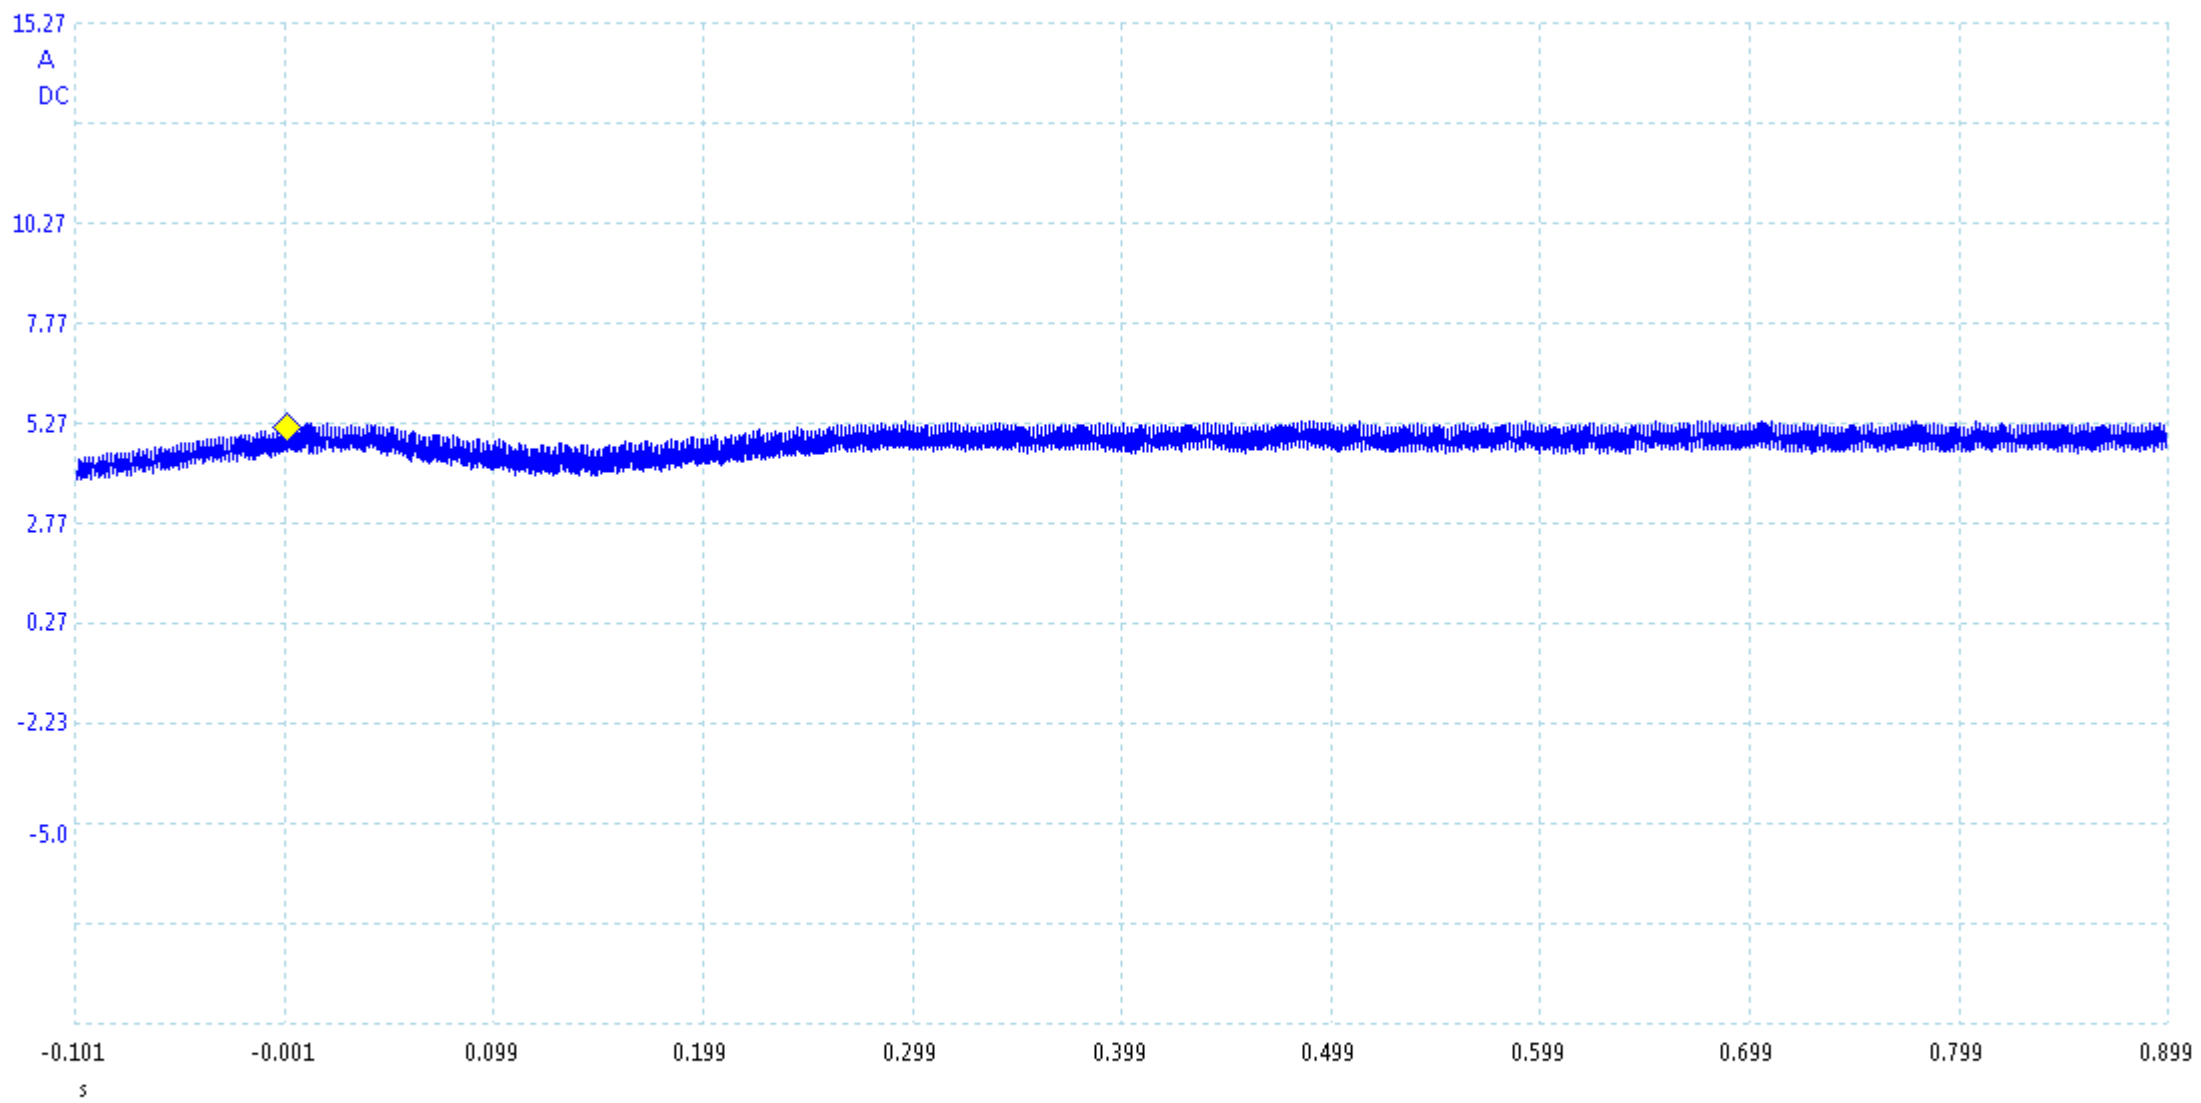

2/8/2019 7:38:47 AM

Vehicle Infiniti M35
Year 2006

2/8/2019 7:38:48 AM

Vehicle Infiniti M35
Year 2006

2/8/2019 7:38:52 AM

Vehicle Infiniti M35
Year 2006