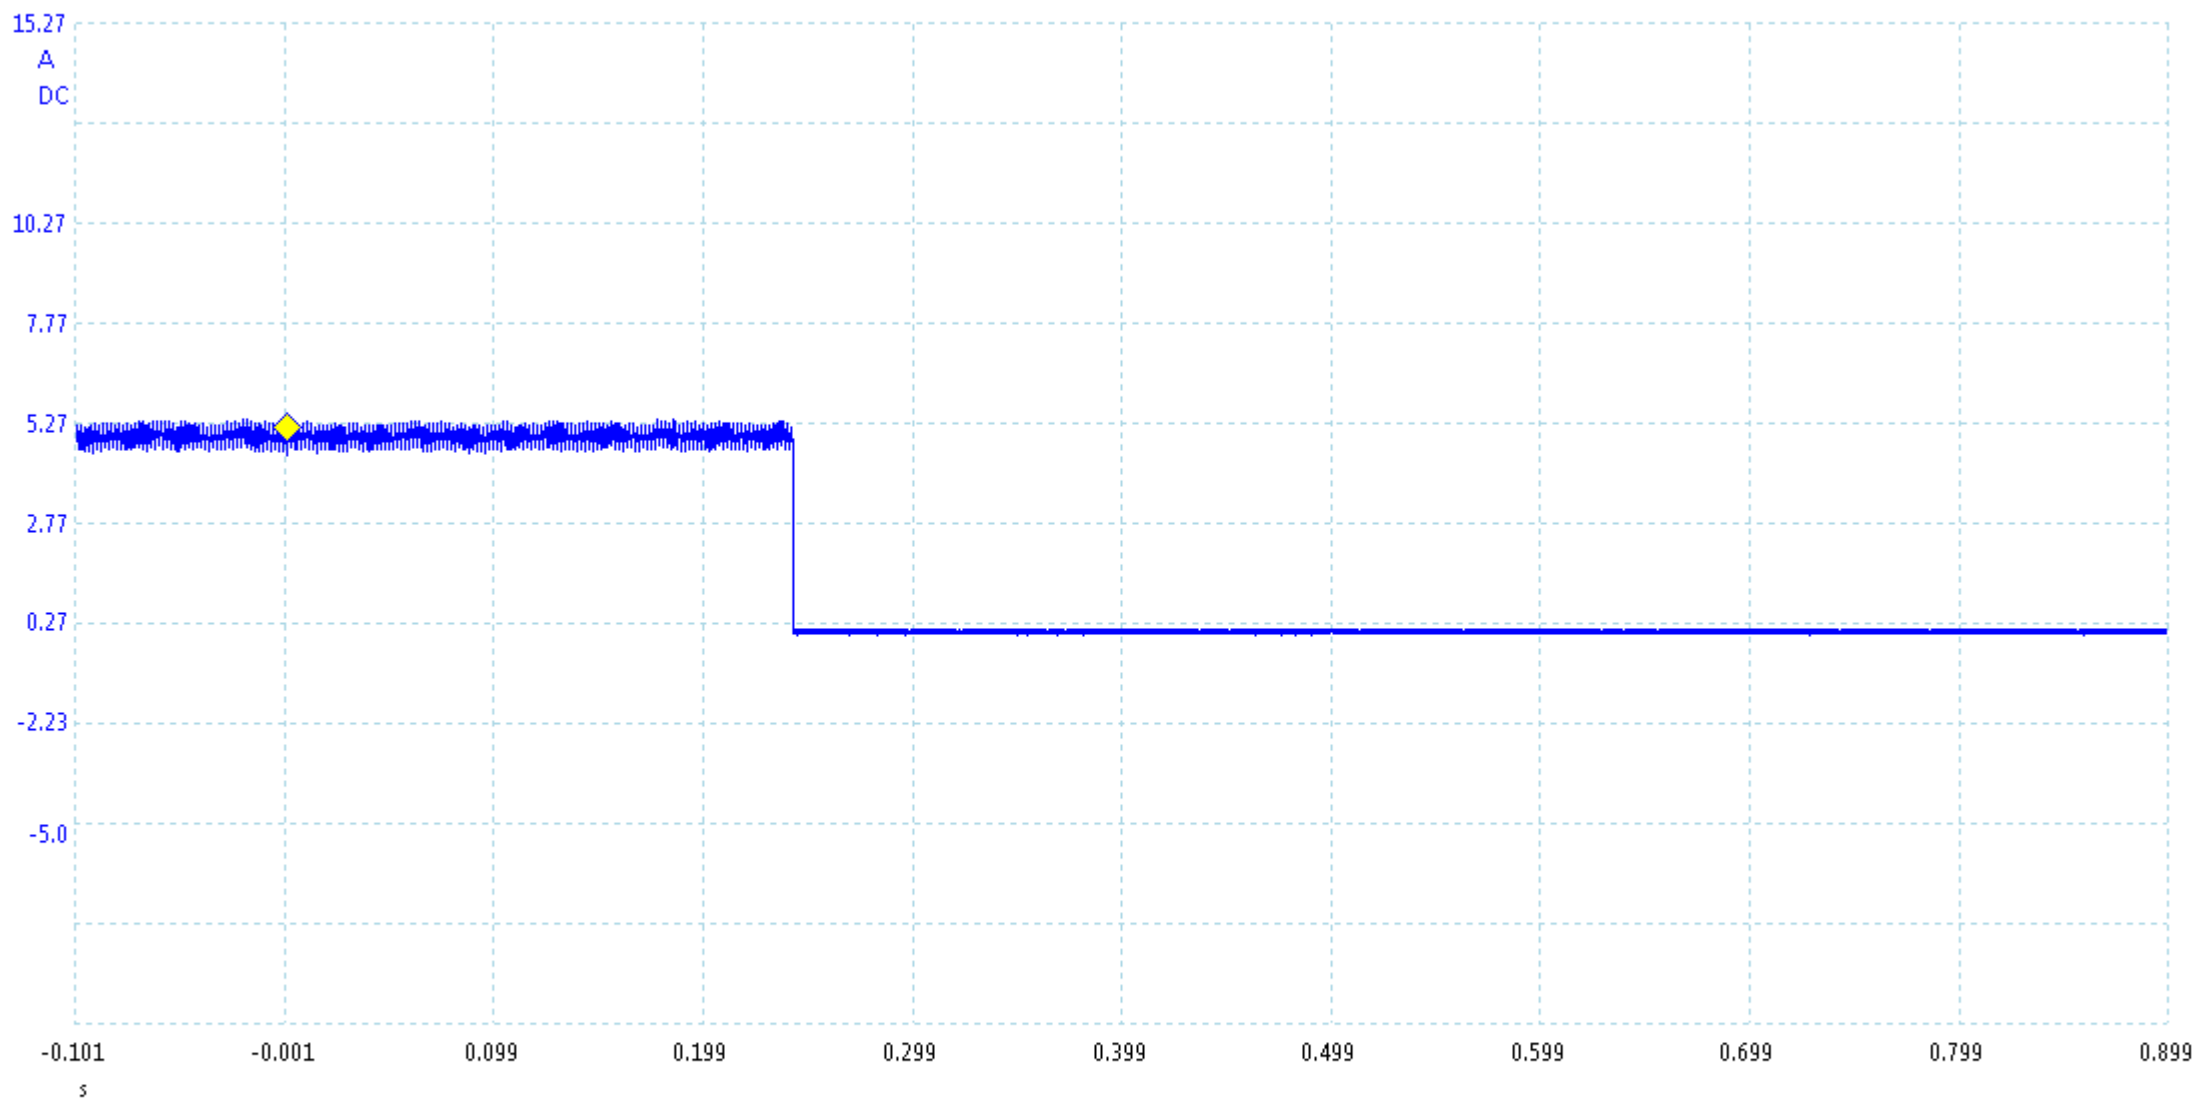

2/8/2019 7:38:47 AM

Vehicle Infiniti M35
Year 2006

2/8/2019 7:38:48 AM

Vehicle Infiniti M35
Year 2006

2/8/2019 7:38:52 AM

Vehicle Infiniti M35
Year 2006